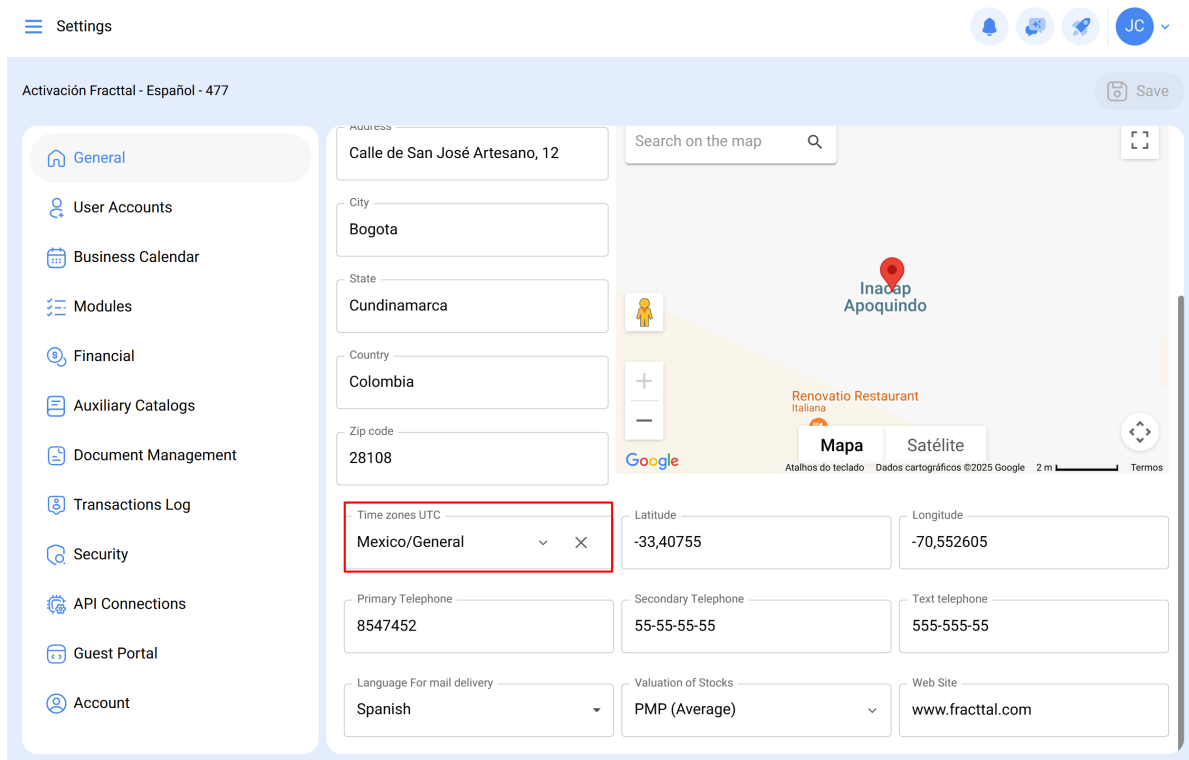

- Clique em "UTC time zones" (Fusos horários UTC).