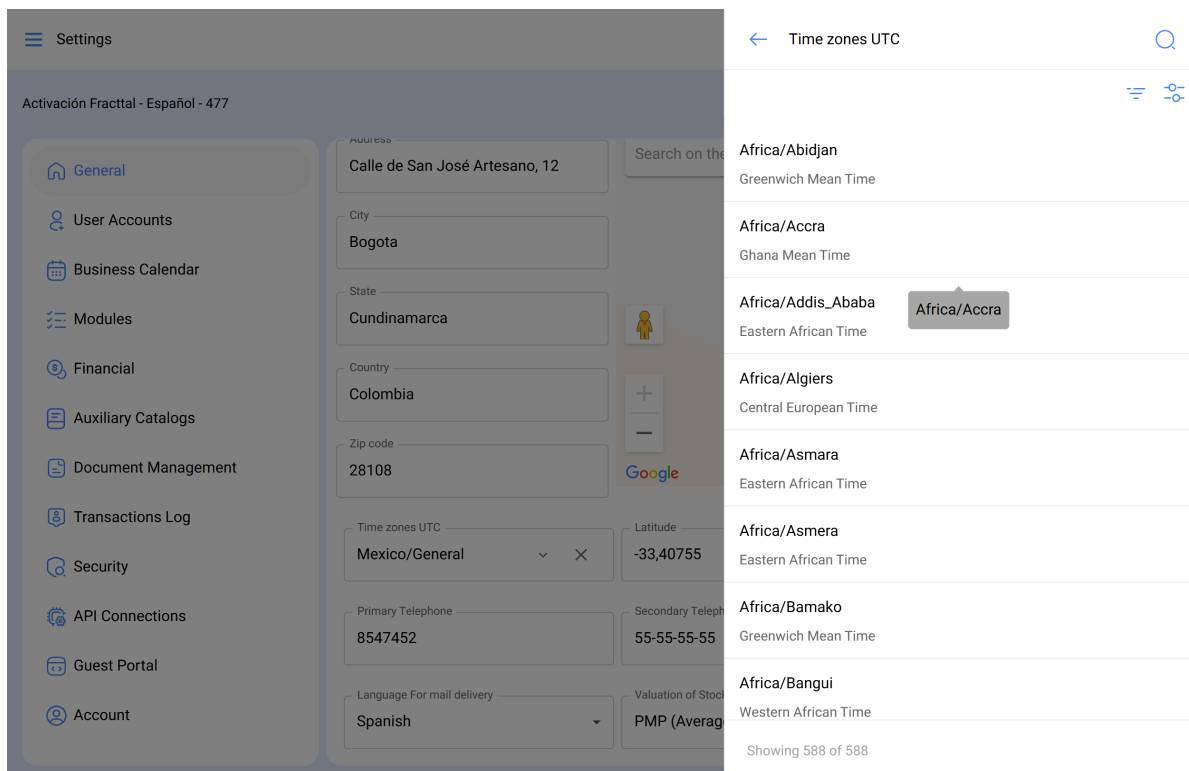

- Seleccione o fuso horário de seu interesse.