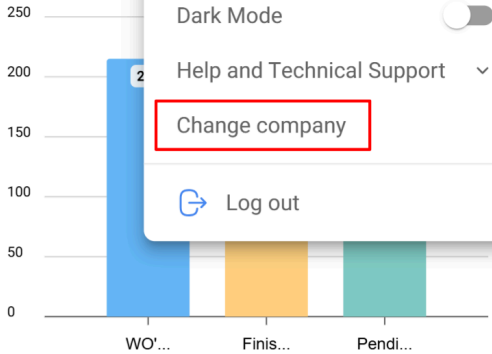

Log out

25

WOs in Review

93

Closed WOs

48

Pending Tasks with Delay

Work Orders