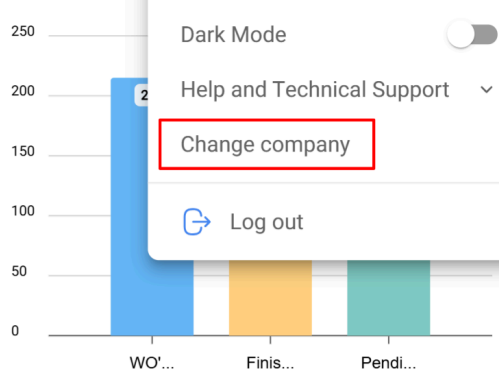

Log out

25

WOs in Review

93

Closed WOs

48

Pending Tasks with Delay

Work Orders