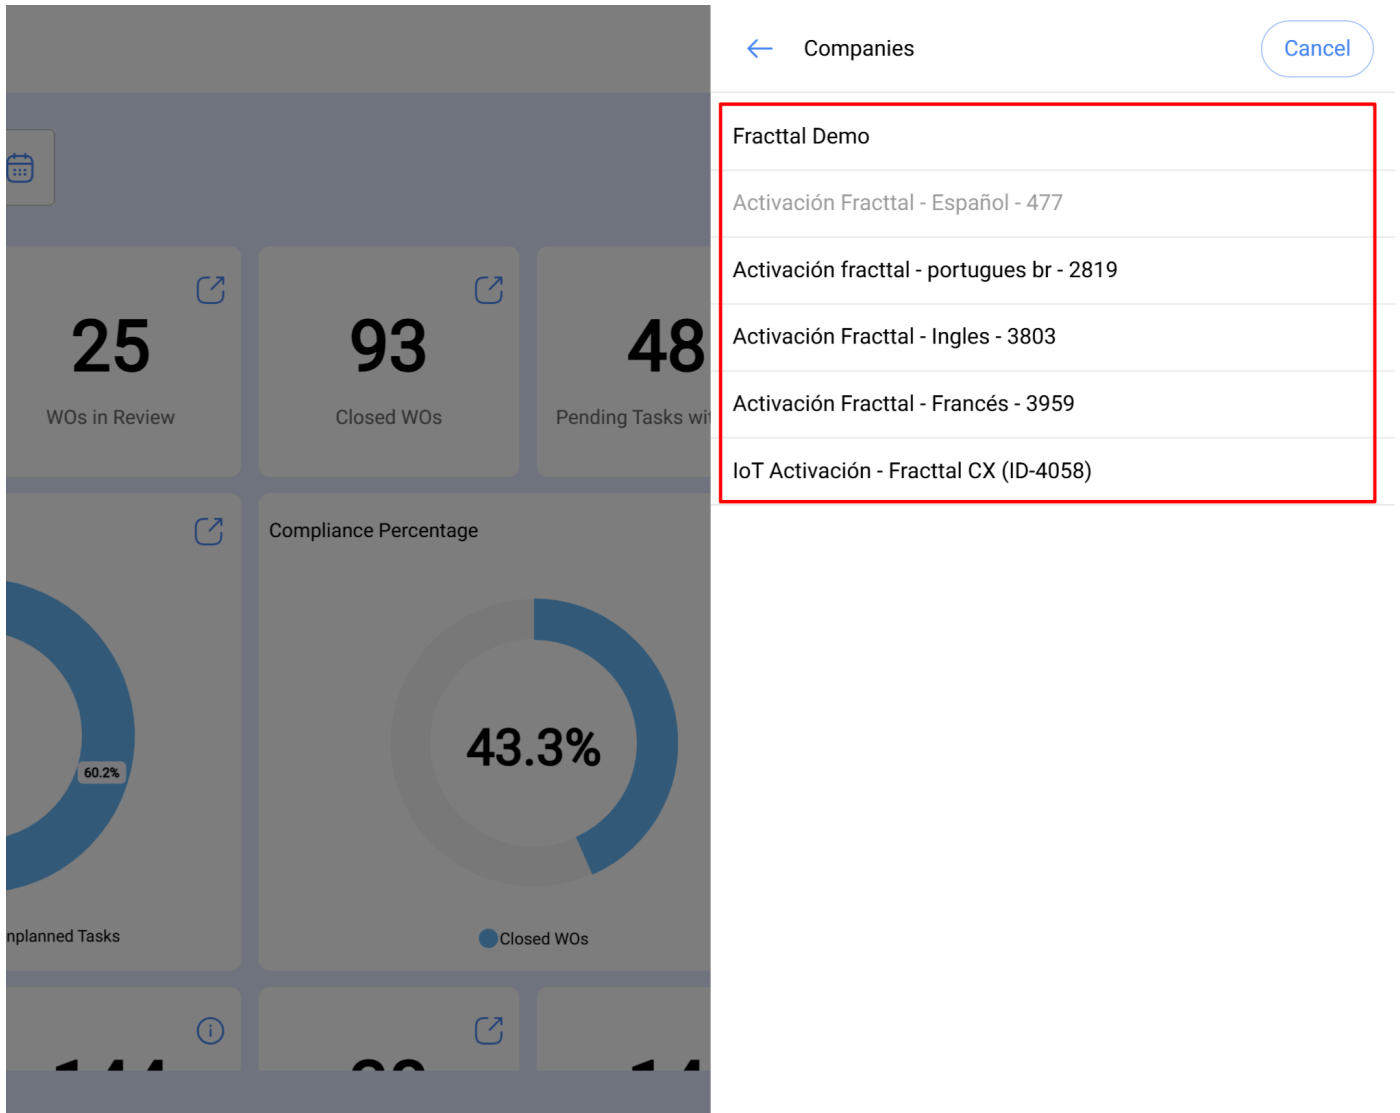

Compliance Percentage

43.3%

Closed WOs

60.2%

Unplanned Tasks

Work Requests

Note: In the case of users with access to multiple companies, only the list of those companies where the credentials match will be displayed.