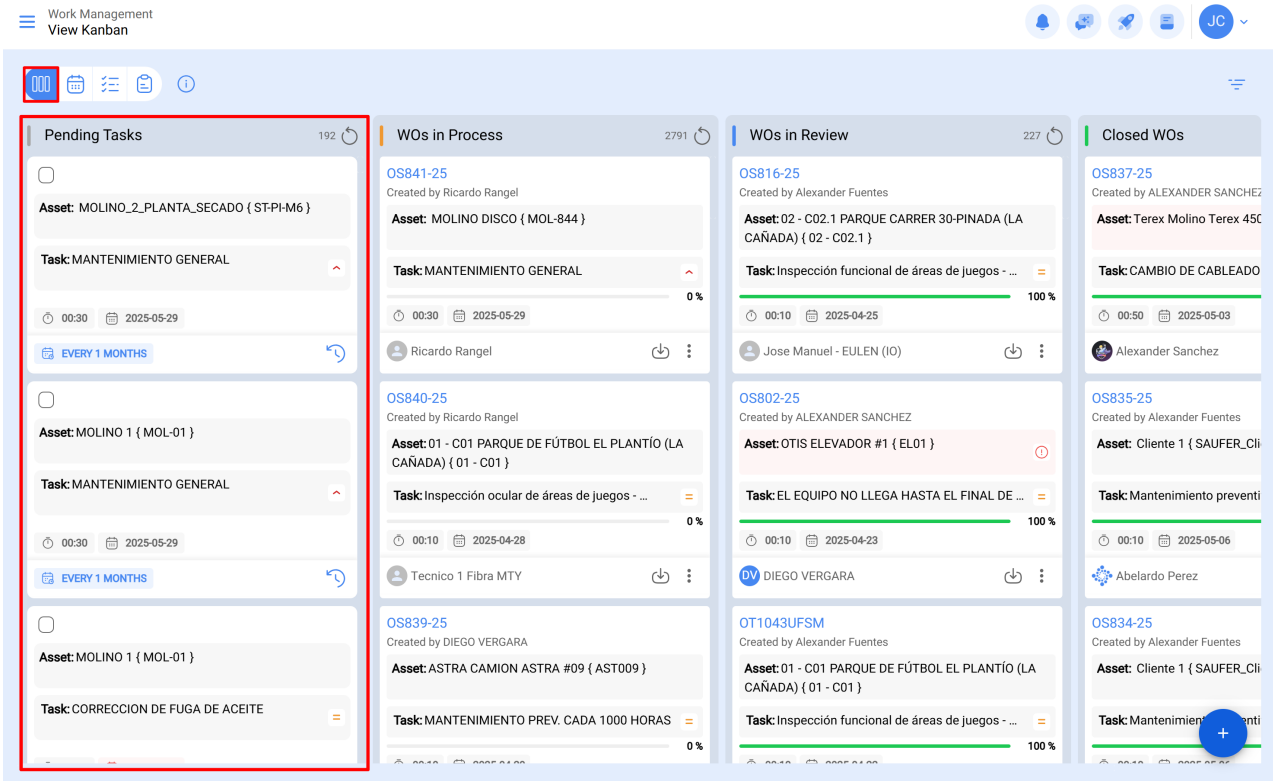

How can I see pending tasks in Fractal One?

help.fractal.com/hc/en-us/articles/25045616435469-How-can-I-see-pending-tasks-in-Fractal-One

To see pending tasks, enter the work management module and you will find work orders:

Upon entry, different views will appear (Kanban, Calendar and List) where you will find pending the tasks. For Kanban, we will see pending tasks like:

For Calendar view, pending tasks will appear as:

For a List view, this is how we will see pending tasks: