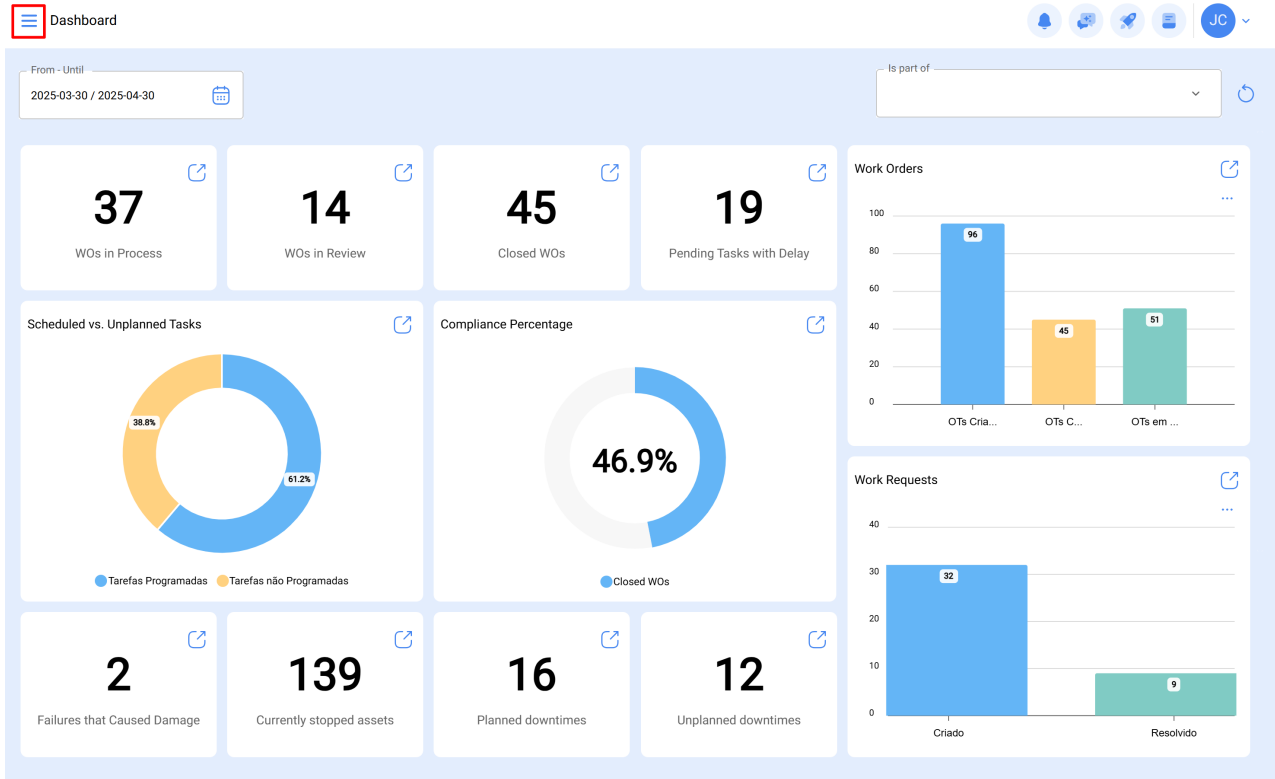

How can I see pending tasks in Fractal One?

help.fractal.com/hc/en-us/articles/25045616435469-How-can-I-see-pending-tasks-in-Fractal-One

To see pending tasks, enter the work management module and you will find work orders:

Upon entry, different views will appear (Kanban, Calendar and List) where you will find pending the tasks. For Kanban, we will see pending tasks like:

For Calendar view, pending tasks will appear as:

For a List view, this is how we will see pending tasks: