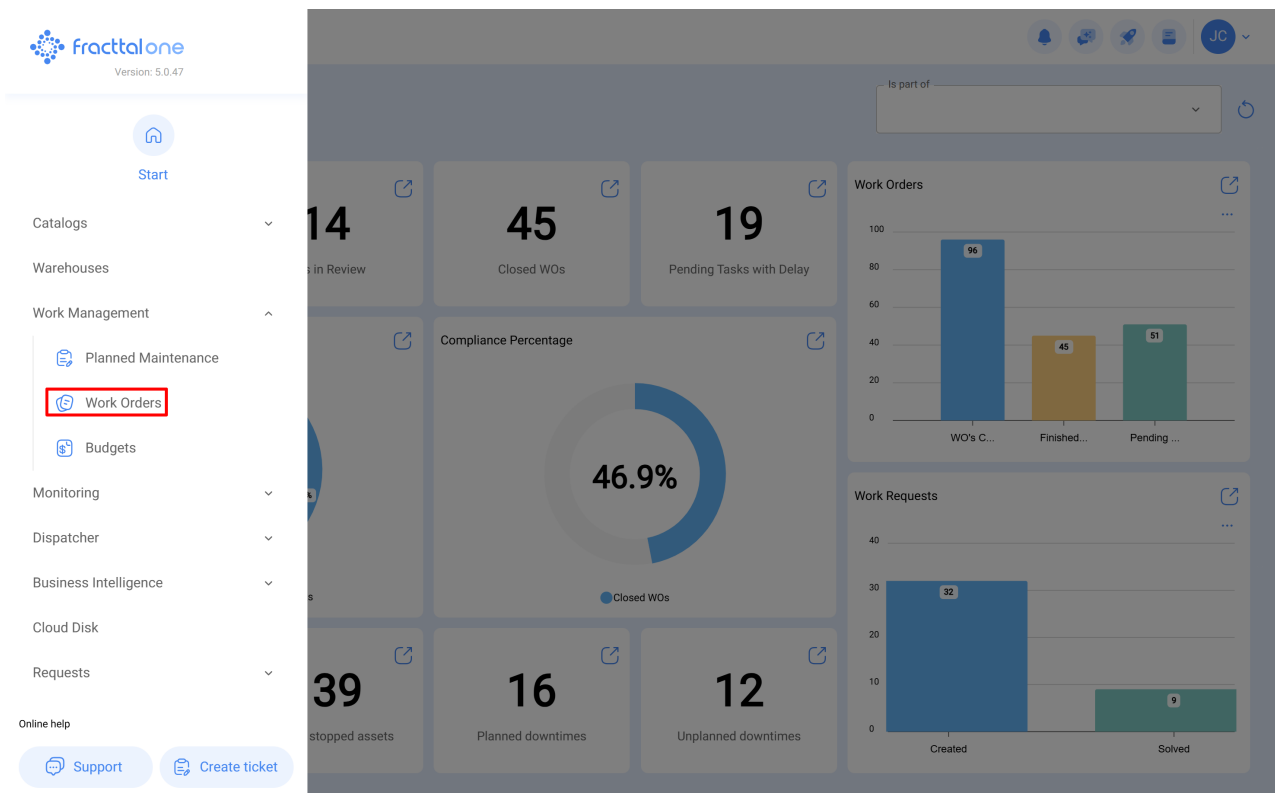

How can I see pending tasks in Fractal One?

help.fractal.com/hc/en-us/articles/25045616435469-How-can-I-see-pending-tasks-in-Fractal-One

To see pending tasks, enter the work management module and you will find work orders:

Upon entry, different views will appear (Kanban, Calendar and List) where you will find pending the tasks. For Kanban, we will see pending tasks like:

For Calendar view, pending tasks will appear as:

For a List view, this is how we will see pending tasks: