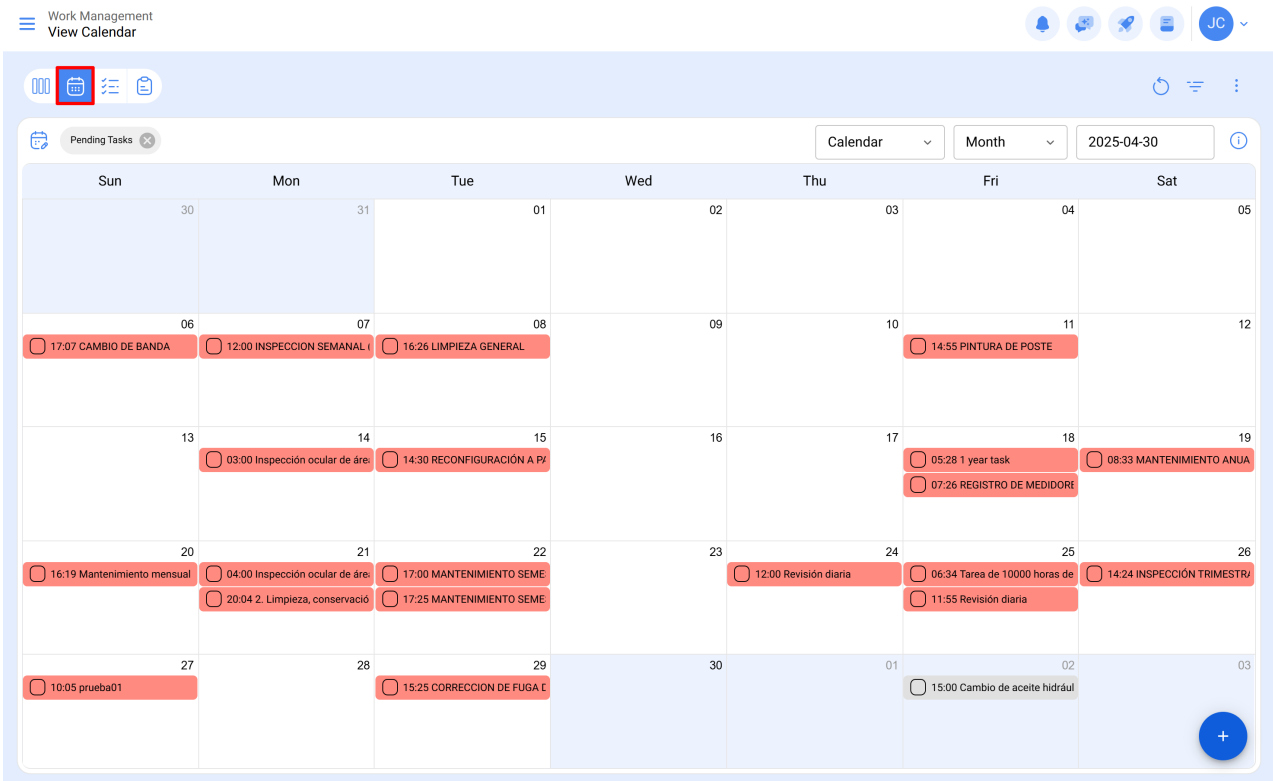

How can I see pending tasks in Fractal One?

help.fractal.com/hc/en-us/articles/25045616435469-How-can-I-see-pending-tasks-in-Fractal-One

To see pending tasks, enter the work management module and you will find work orders:

Upon entry, different views will appear (Kanban, Calendar and List) where you will find pending the tasks. For Kanban, we will see pending tasks like:

For Calendar view, pending tasks will appear as:

For a List view, this is how we will see pending tasks: