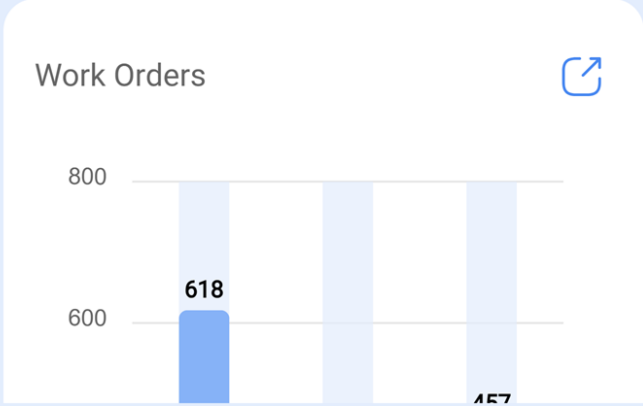

From - Until
2024-02-22 / 20

- OldVersion
- TonyBot
- Recommend and earn
- Tour
- **Actions**

437
WOs in Progress

161
Closed WOs

3
Pending Tasks with Delay