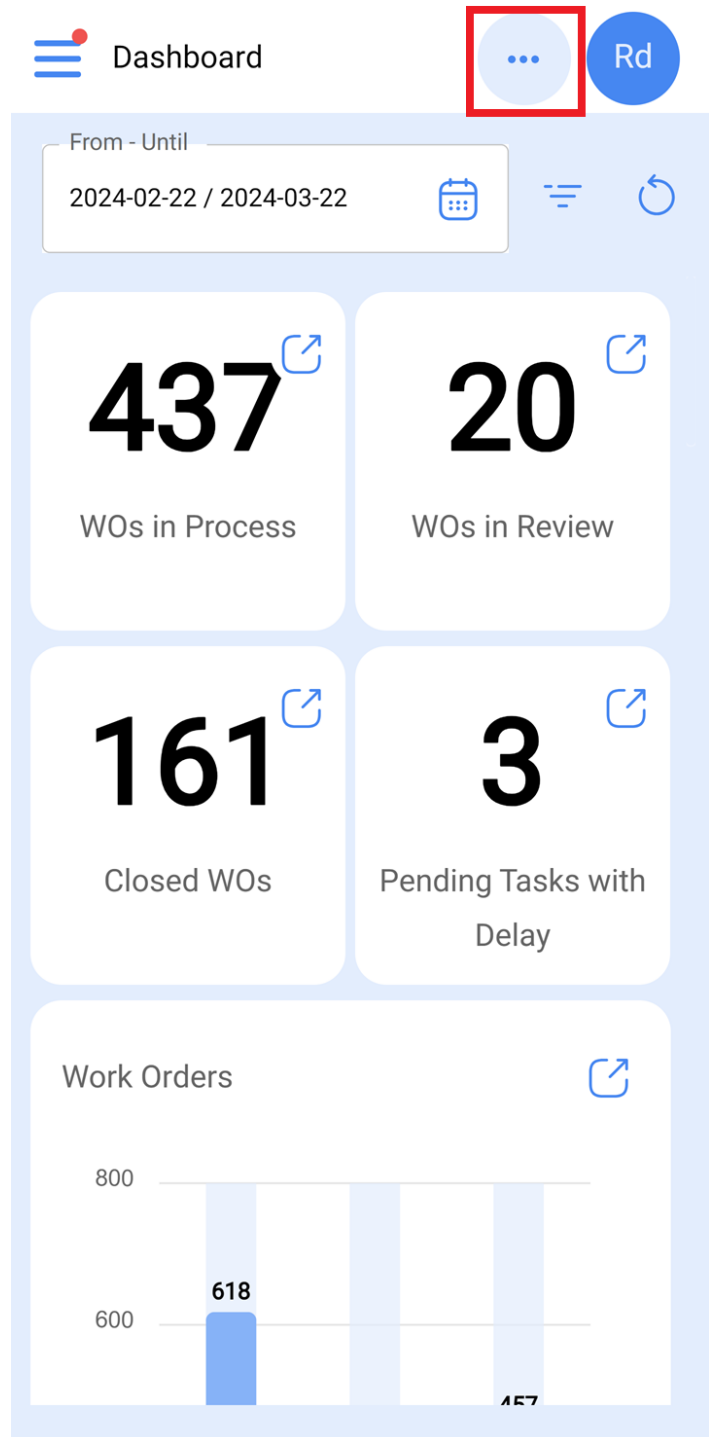

Quick actions from a mobile device.

help.fractal.com/hc/en-us/articles/25290550757005-Quick-actions-from-a-mobile-device

To begin using our quick actions from a mobile device, we must click on the dots that appear on the top right of the main screen that will open a menu with the actions option.

It will then open a window with the different quick actions that can be done from this option.

From - Until
2024-02-22 / 20

- OldVersion
- TonyBot
- Recommend and earn
- Tour
- Actions**

437
WOs in Progress