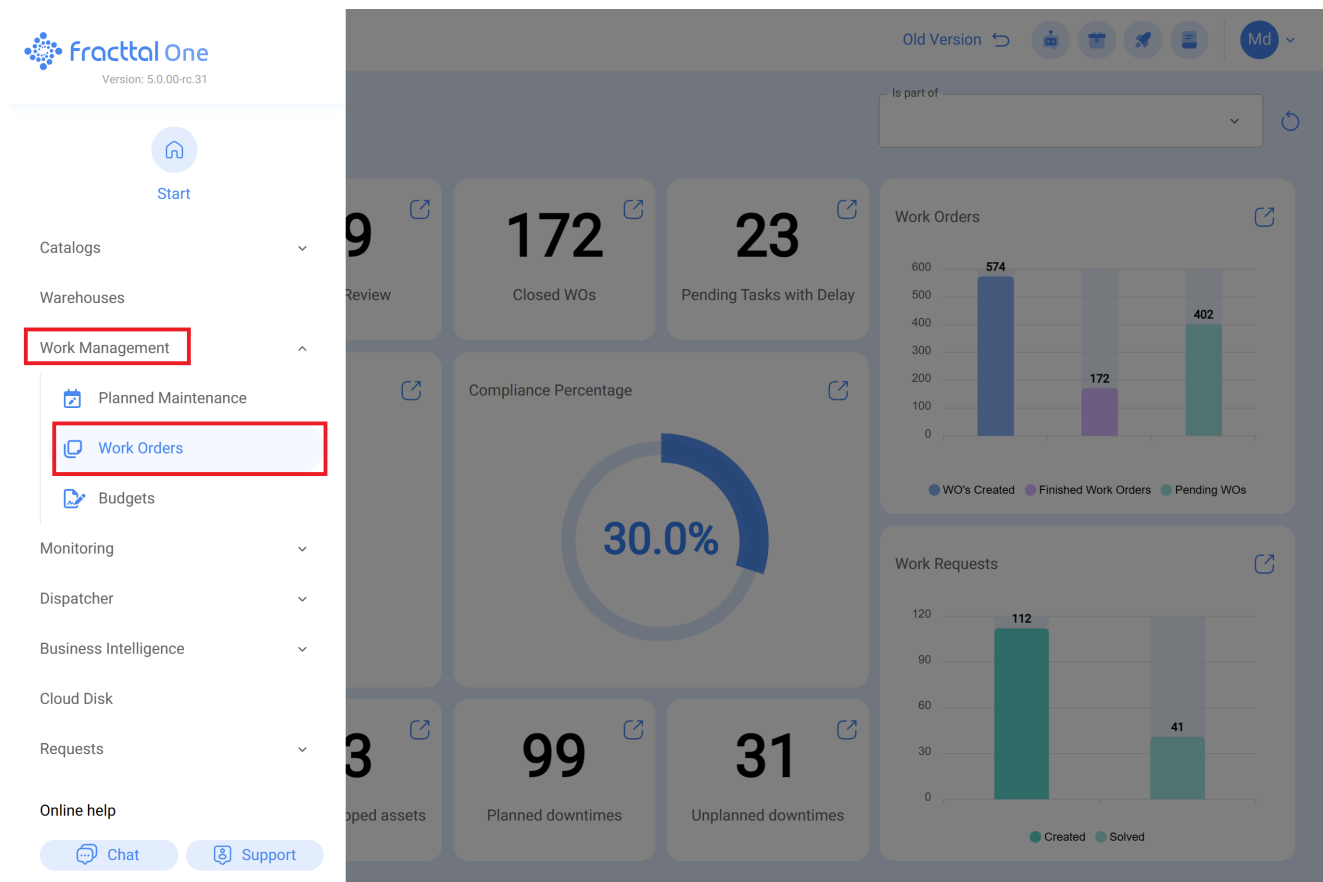

Where do I find the estimated task calendar that I had in Asset Cloud?

help2.fractal.com/hc/en-us/articles/25290150361101-Where-do-I-find-the-estimated-task-calendar-that-I-had-in-Asset-Cloud

We can find the estimated task calendar by entering the work management module, and then, work orders

We should then enter the calendar view as shown in the following graphic

Information
The queried date range contains more than 500 records, please add other search parameters to reduce the result

Pending Tasks Work Orders