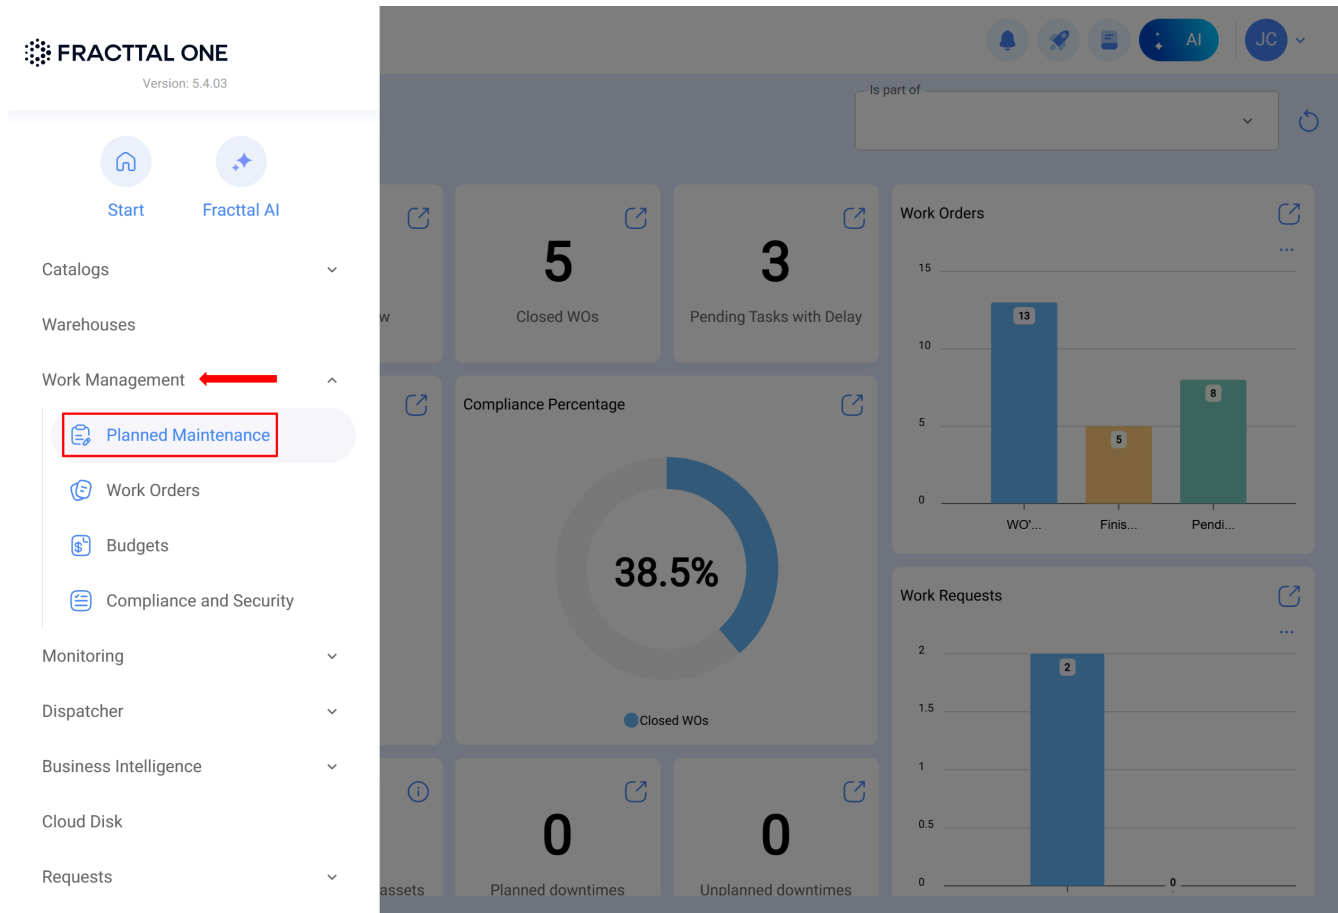

## To share:

To share a task plan, access the **"Work Management"** module in the main menu and select the **"Planned Maintenance"** option.

Next, select the desired plan and click on the **"Share task plan"** option. The system will generate an import code, which can be shared with another database in Fractal.