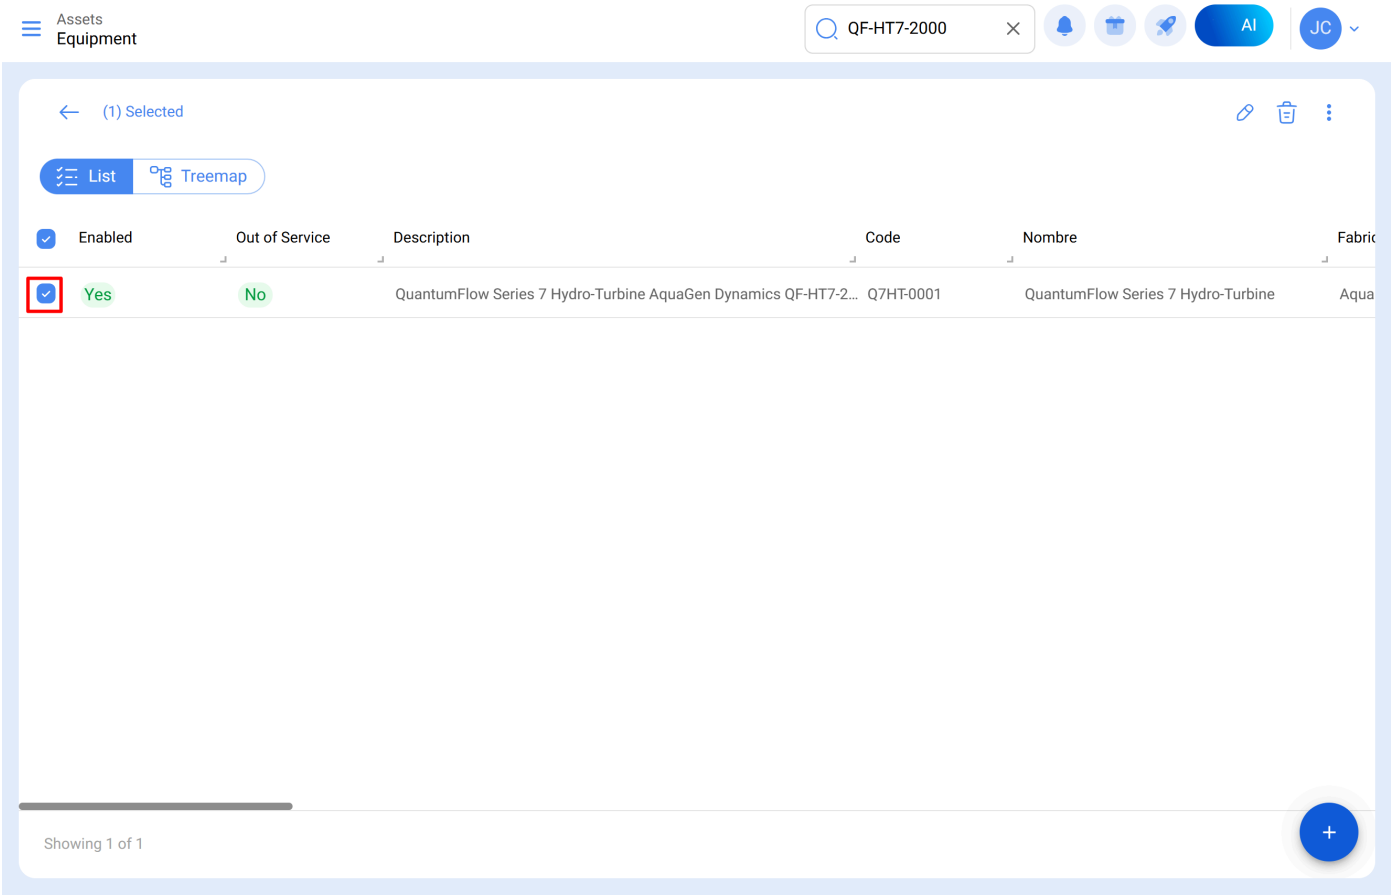

How to print the QR code label and asset sheet – Help Center

help.fracttal.com/hc/en-us/articles/25191316183693-How-to-print-the-QR-code-label-and-asset-sheet

1. To print, first select one or several assets

2. Open the additional options menu.

← (1) Selected [Print] [More]

List Treemap

Enabled	Out of Service	Description	Code	Nombre	Fabric
<input checked="" type="checkbox"/> Yes	No	QuantumFlow Series 7 Hydro-Turbine AquaGen Dynamics QF-HT7-2...	Q7HT-0001	QuantumFlow Series 7 Hydro-Turbine	Aqua