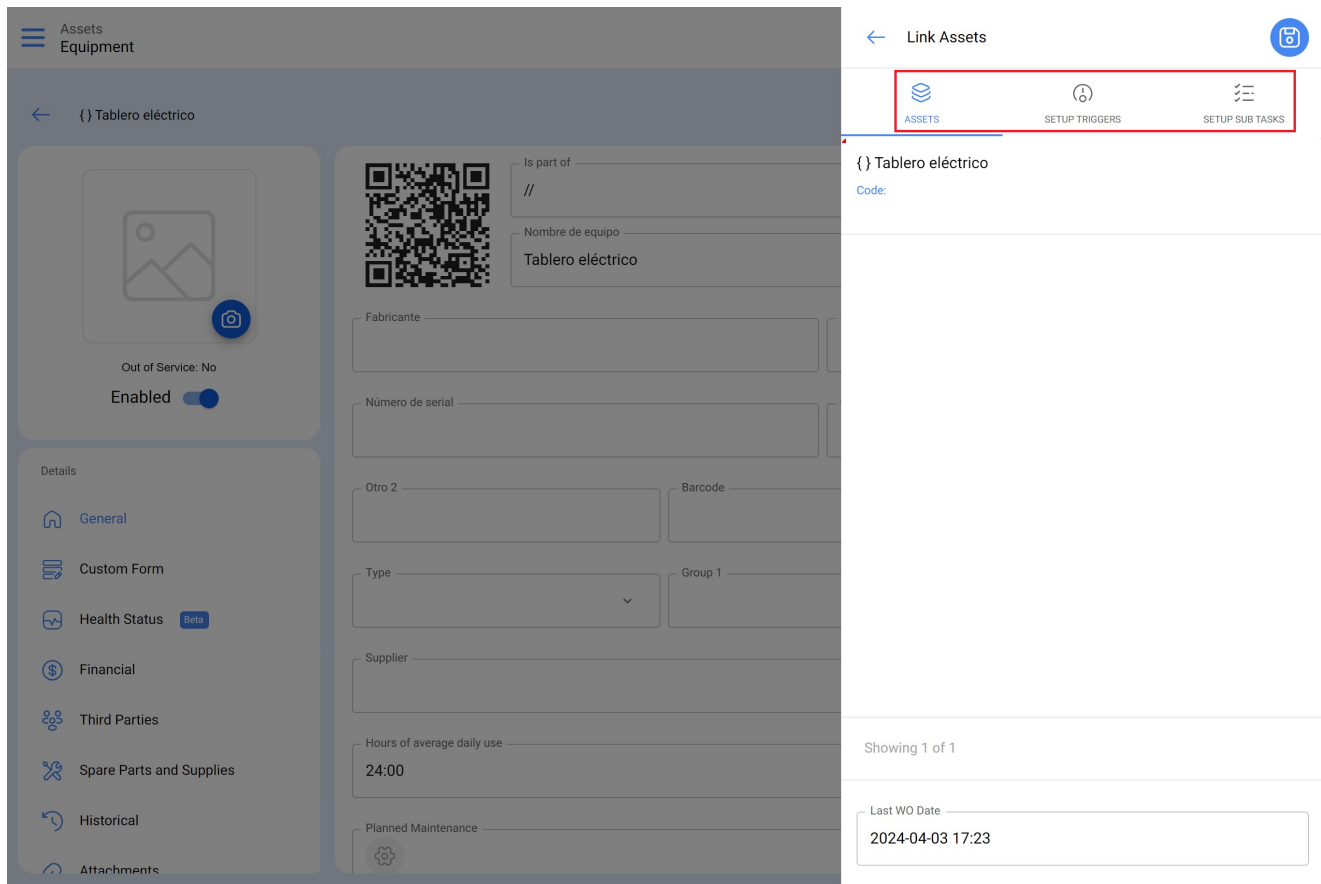

Showing 16 of 16

When you choose one of the plans, you are immediately given the option to setup the planned maintenance linked to the asset:

- Last WO date
- Setup triggers
- Setup subtasks

When the setup is completed and click on 'Save', the chosen planned maintenance is linked to the created asset.