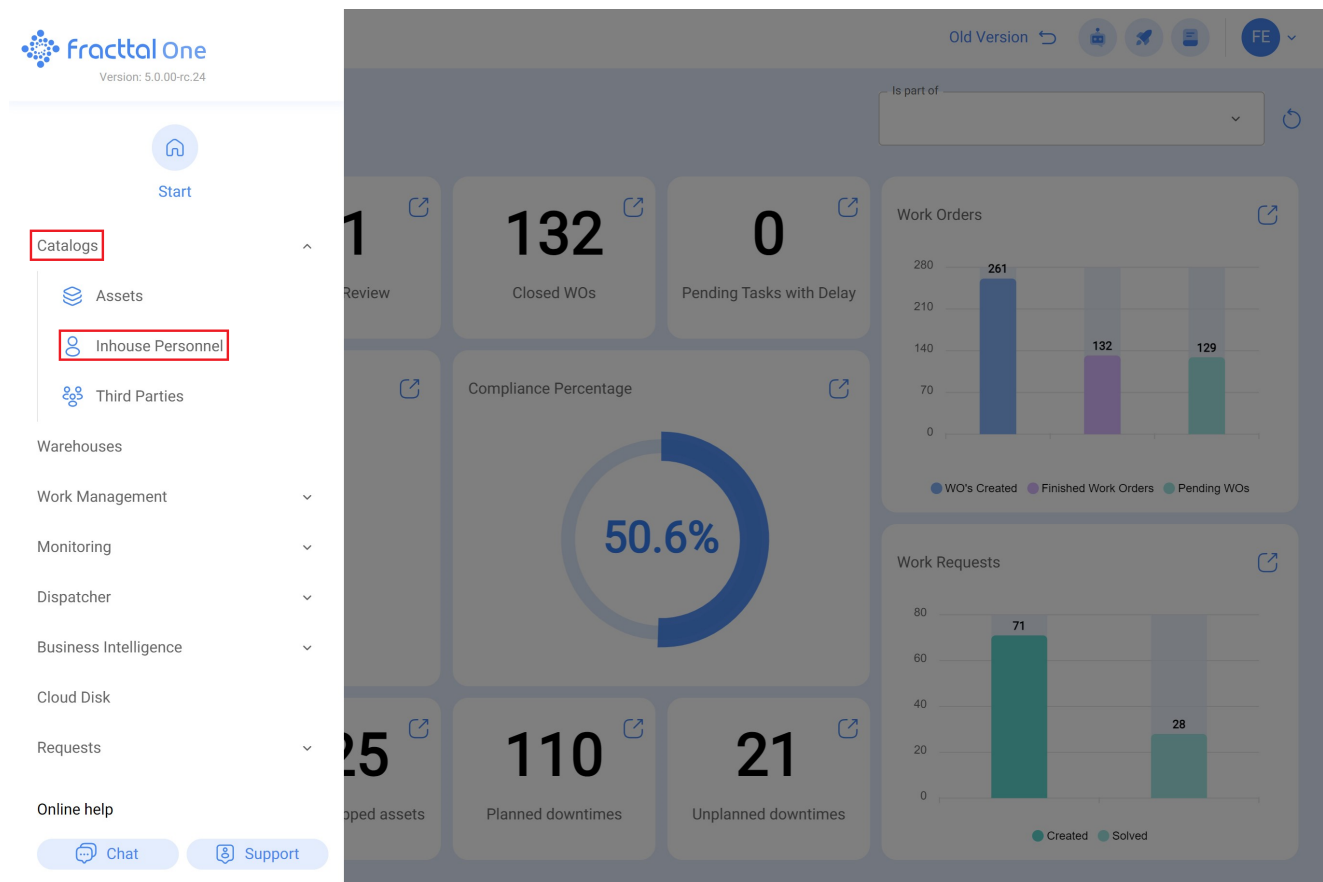

Inhouse Personnel (Human Resources)

help2.fractal.com/hc/en-us/articles/25073249162893-Inhouse-Personnel-Human-Resources

This module allows the control and record of the company's personnel in terms of information and delivery of assignments (tools). There is no limit in terms of capacity and records.

How to enter the Inhouse Personnel module?

1. Click on the “Main menu” button located in the upper left corner of the main bar of the platform.

From - Until
2024-02-16 / 2024-03-16 

Is part of 

2. Open the "Catalogs" menu
3. Click on the "Inhouse Personnel" module