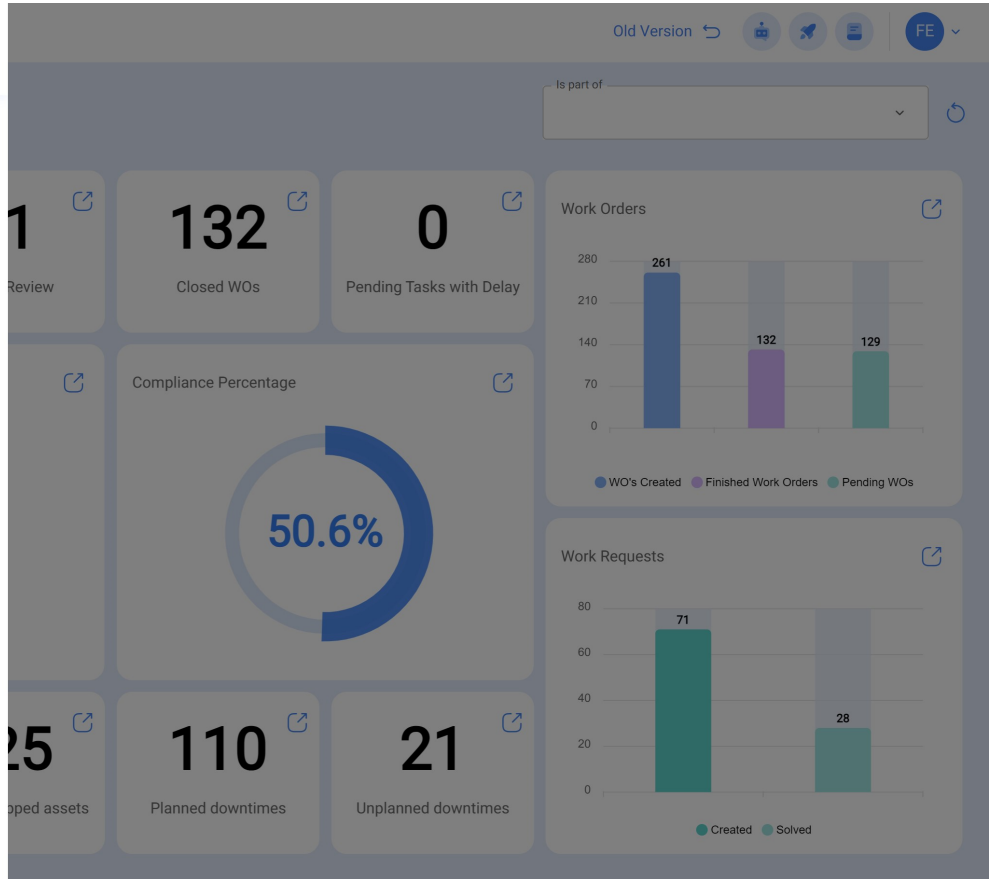

How to enter the Inhouse Personnel module?

1. Click on the “Main menu” button located in the upper left corner of the main bar of the platform.

From - Until
2024-02-16 / 2024-03-16 

Is part of 

2. Open the "Catalogs" menu
3. Click on the "Inhouse Personnel" module

Dispatcher

Business Intelligence

Cloud Disk

Requests

Online help

Chat

Support

Inhouse Personnel