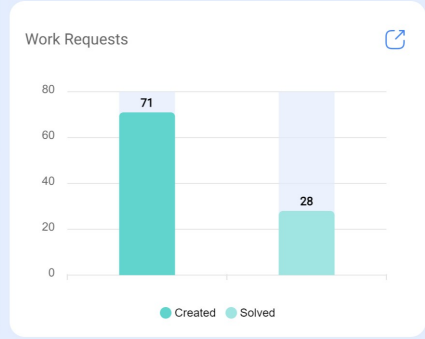

From - Until
2024-02-16 / 2024-03-16

Is part of

2. Open the "Catalogs" menu
3. Click on the "Inhouse Personnel" module