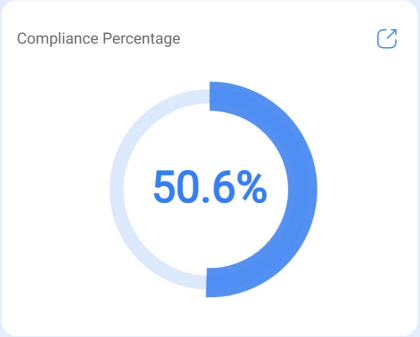

From - Until
2024-02-16 / 2024-03-16

Is part of

2. Open the "Catalogs" menu
3. Click on the "Inhouse Personnel" module