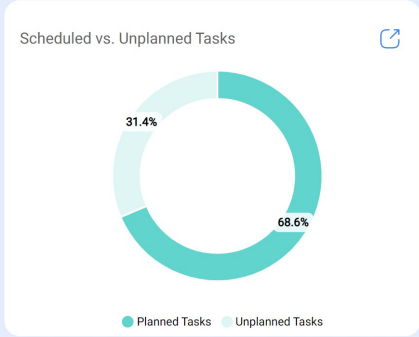

From - Until
2024-02-16 / 2024-03-16

Is part of

2. Open the "Catalogs" menu
3. Click on the "Inhouse Personnel" module